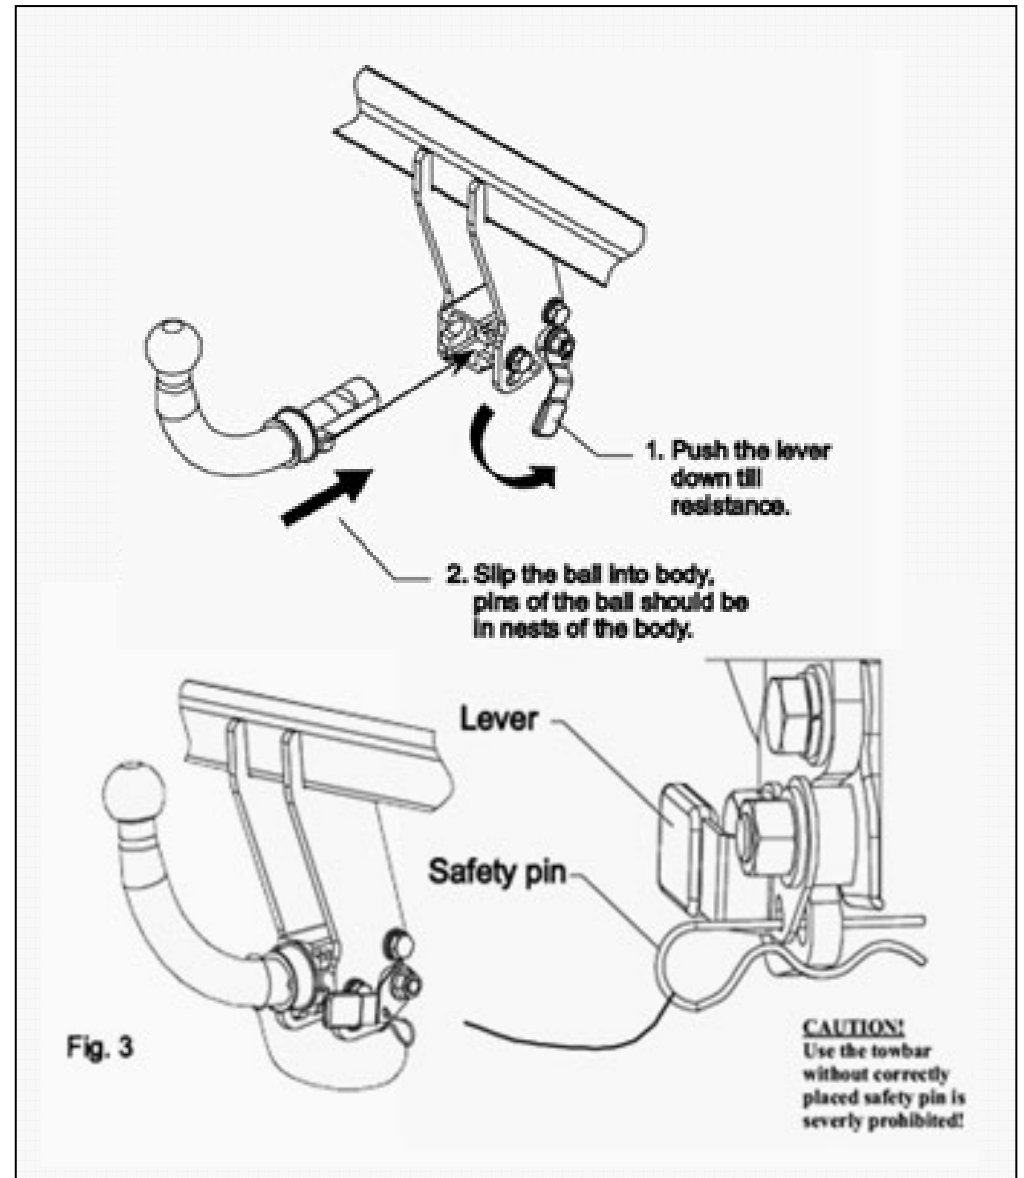

Quick Release