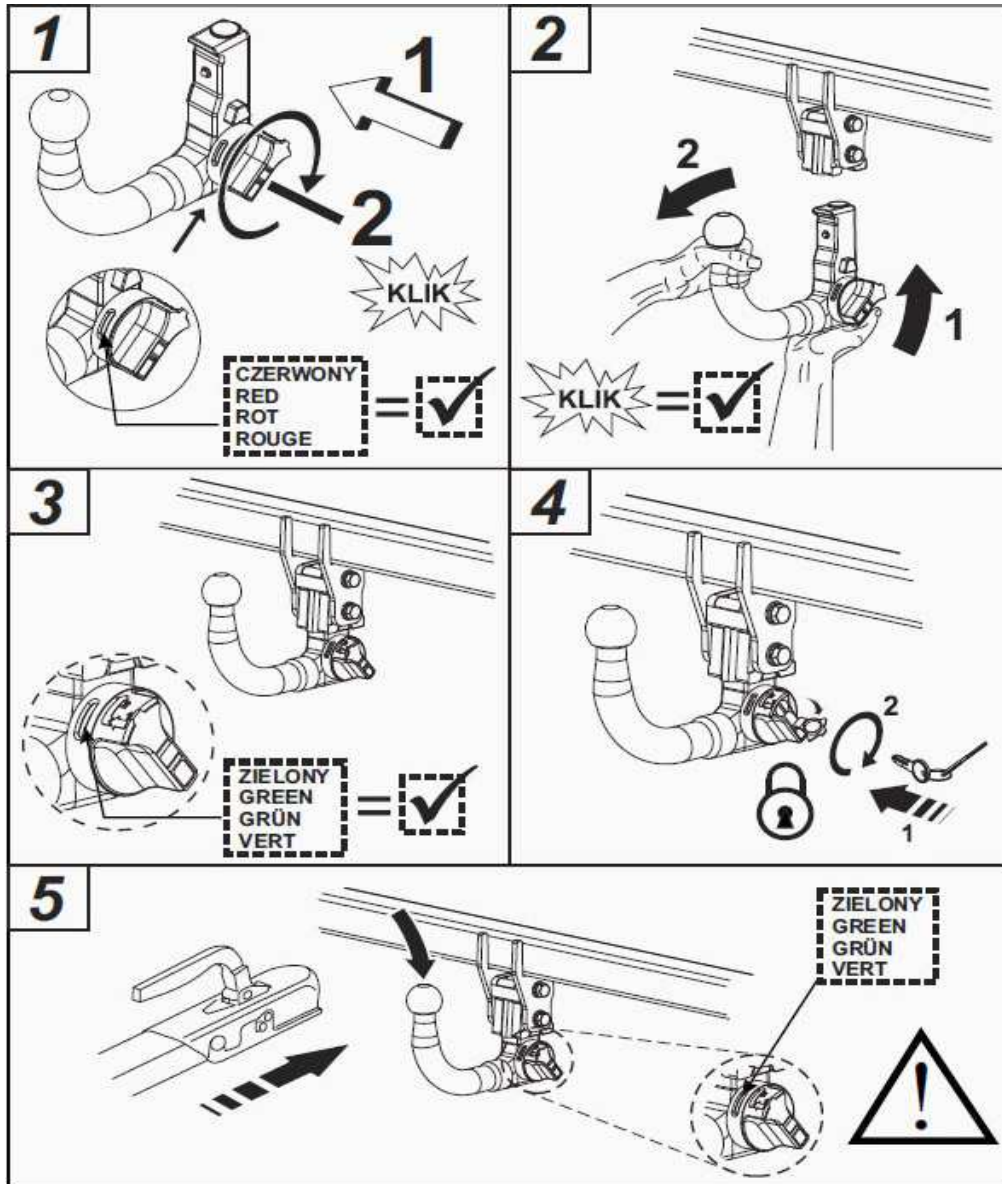

Invisible

Quick Release